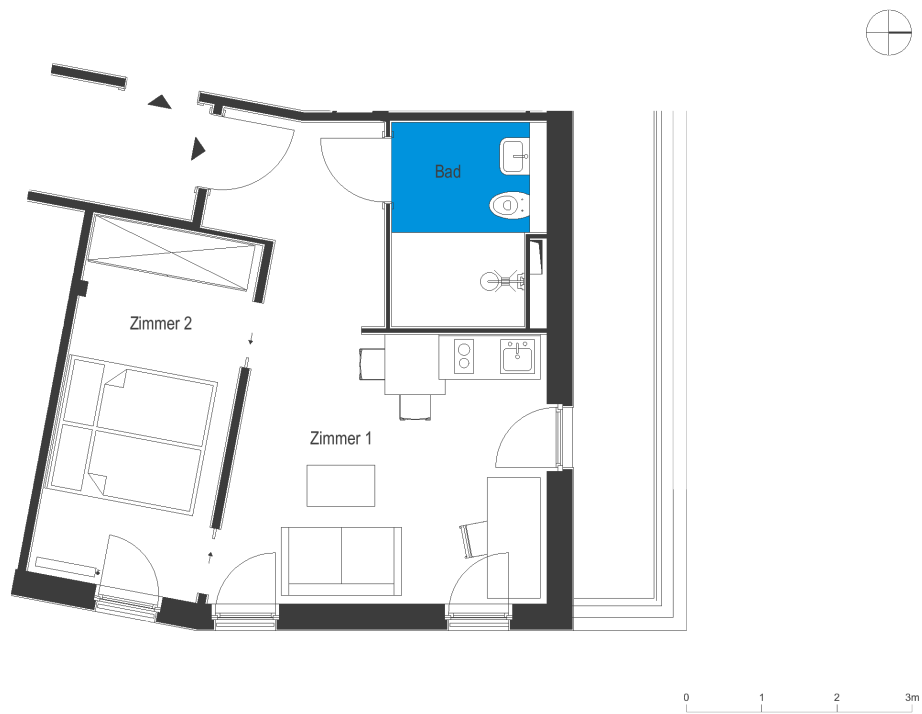

Apartmenthäuser am Filmpark | House 1 | Unit 127

Apartments at Filmpark Babelsberg
 Marlehne Dietrich Allee 15 A, 14482 Potsdam

1 room | attic **m²**

Total living area **36.69**

The image and plan material serves the tentative illustration of the project. Deviations in a later planning stage are explicitly reserved. Small variations concerning the areas are possible within a floor plan type. All dimensions are approximate. Due to technical requirements, partial areas can possibly be separated, and ceilings can be suspended.

The terraces and balconies are counted towards 50%.