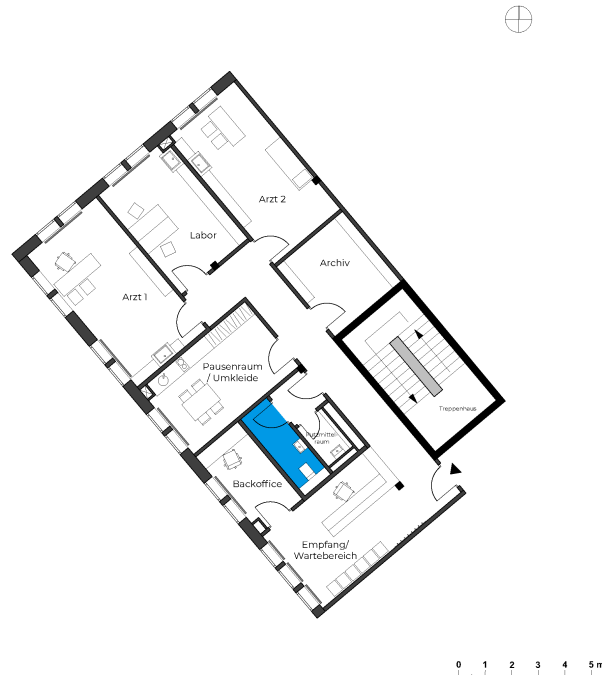

Ärztehaus | medical practice 3

Medical and Office Building
 Straße am Bahnhof 4, 14547 Beelitz-Heilstätten

6 rooms first floor	m²
Net rental space	157,30
Total rental space	157,30

The image and plan material serves the tentative illustration of the project. Deviations in a later planning stage are explicitly reserved. Small variations concerning the areas are possible within a floor plan type. All dimensions are approximate. Due to technical requirements, partial areas can possibly be separated, and ceilings can be suspended.

The terraces and balconies are counted towards 50%.