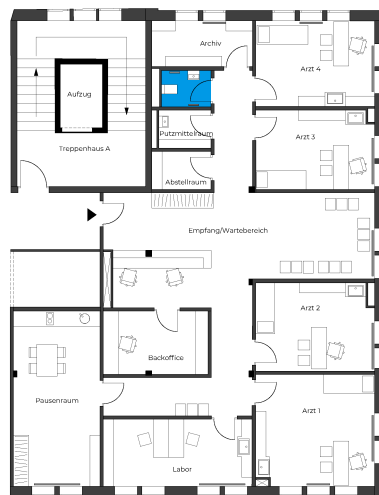

# Ärztehaus | medical practice 9

Medical and Office Building  
 Straße am Bahnhof 4, 14547 Beelitz-Heilstätten

<b>8 rooms   attic</b>	<b>m<sup>2</sup></b>
Net rental space	213,24
<b>Total rental space</b>	<b>213,24</b>

The image and plan material serves the tentative illustration of the project. Deviations in a later planning stage are explicitly reserved. Small variations concerning the areas are possible within a floor plan type. All dimensions are approximate. Due to technical requirements, partial areas can possibly be separated, and ceilings can be suspended.