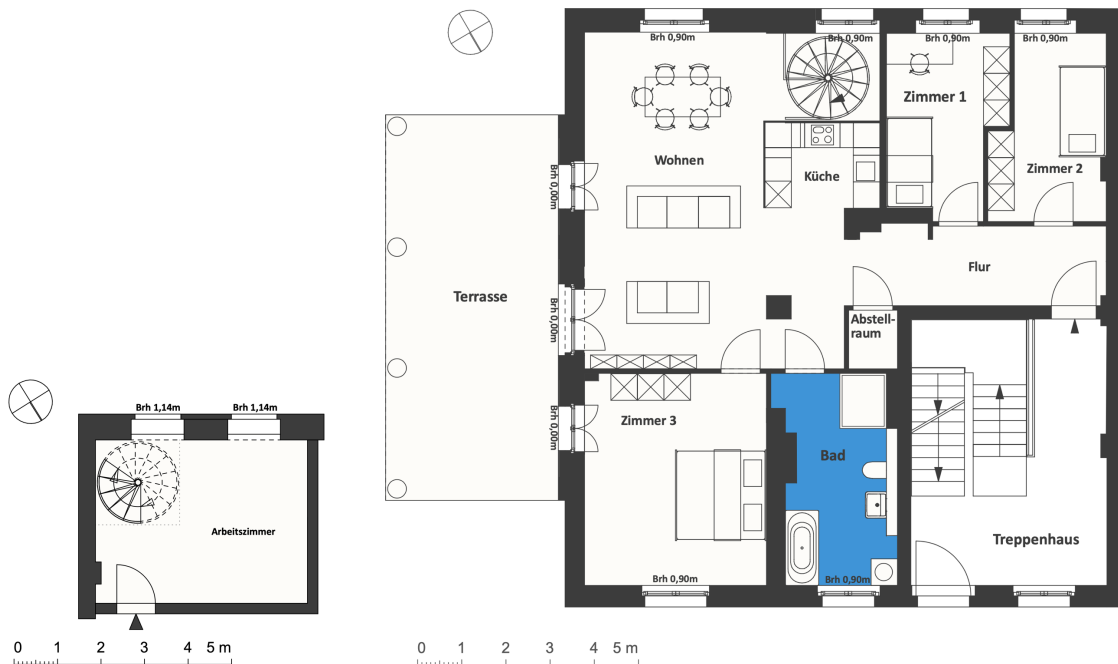

Beelitz-Bäckerei | Unit 01

Am alten Jagdstern 3, 14547 Beelitz-Heilstätten

4 rooms | ground floor m²

Corridor	9.96
Bathroom	11.53
Eat-in kitchen	43.72
Storeroom	1.62
Room 1	9.97
Room 2	9.78
Room 3	18.78
Room 4	13.28

Net living area 118.65

Terrace (50%) 33.63

Total living area 135.46

The image and plan material serves the tentative illustration of the project. Deviations in a later planning stage are explicitly reserved. Small variations concerning the areas are possible within a floor plan type. All dimensions are approximate. Due to technical requirements, partial areas can possibly be separated, and ceilings can be suspended.